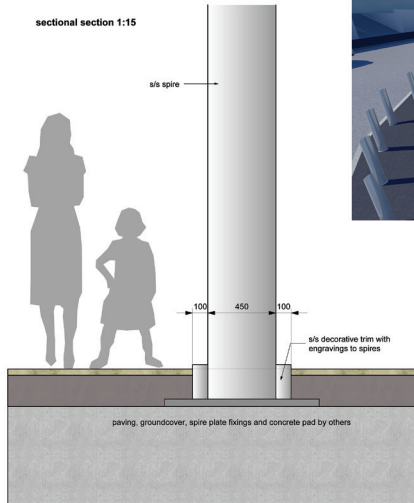

sectional section 1:15