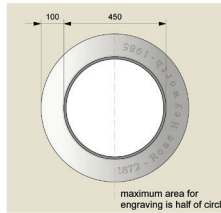

NOTE:

The text for the engravings are:

Main title: Bookman Old Style 120pts