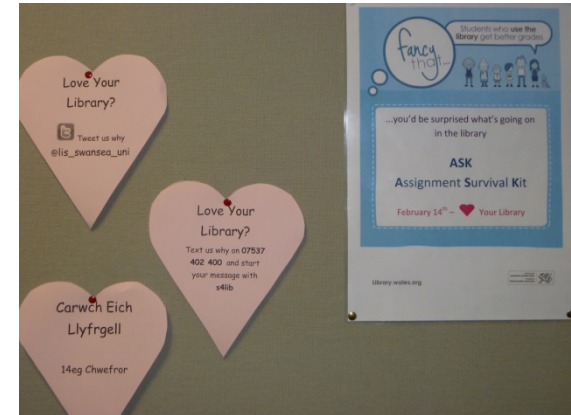

Love Your Library Day – 14th February 2011